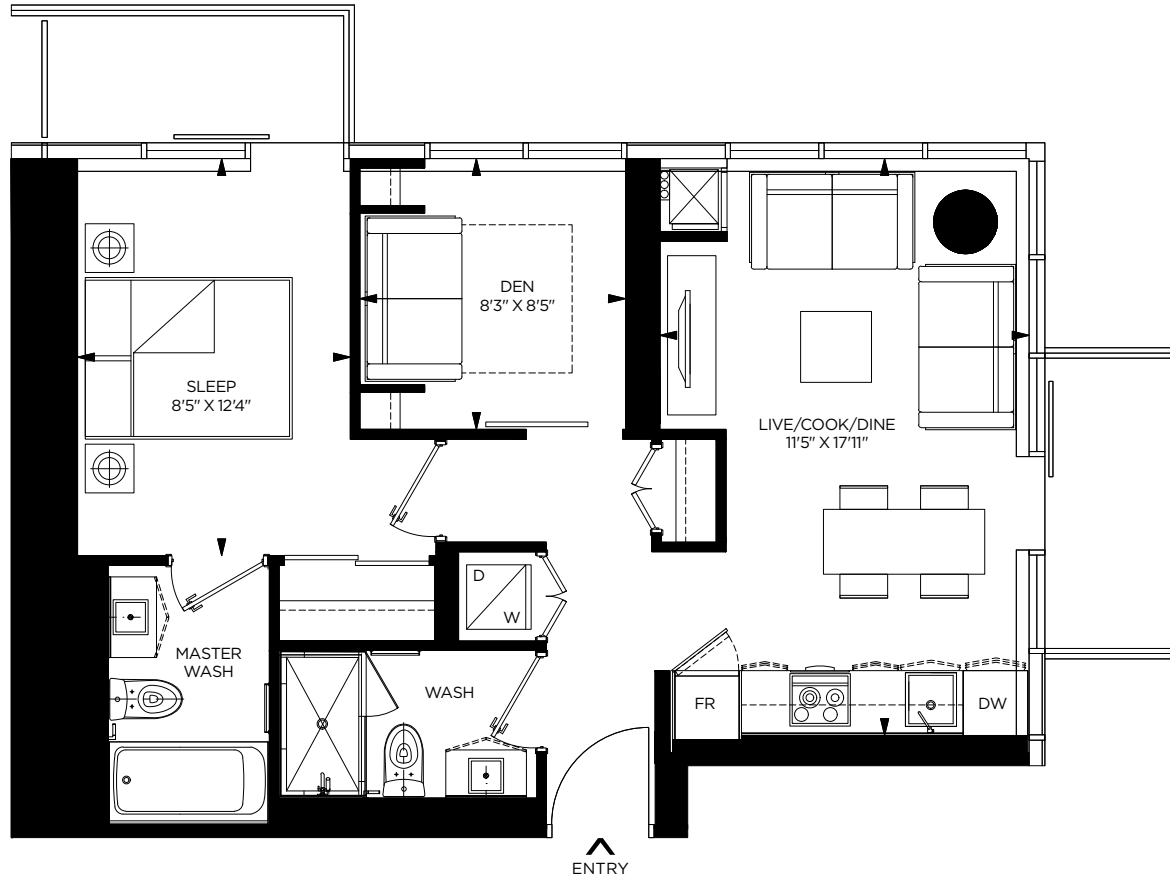

**570**  
SQUARE  
FEET

**TOWER SUITE C 1 BEDROOM**

FLOORS 12 TO 35

**GREAT GULF**

**PACE**

ALL DIMENSIONS ARE APPROXIMATE. SIZES AND SPECIFICATIONS ARE SUBJECT TO CHANGE WITHOUT NOTICE. E. & O. E. ACTUAL USEABLE FLOOR SPACE VARIES FROM STATED FLOOR AREA. ALL FURNITURE IS FOR ILLUSTRATIVE PURPOSE ONLY.

**619**  
SQUARE  
FEET

**TOWER SUITE D 1 BEDROOM**

ALL DIMENSIONS ARE APPROXIMATE. SIZES AND SPECIFICATIONS ARE SUBJECT TO CHANGE WITHOUT NOTICE. E. & O. E. ACTUAL USEABLE FLOOR SPACE VARIES FROM STATED FLOOR AREA. ALL FURNITURE IS FOR ILLUSTRATIVE PURPOSE ONLY.

**GREAT GULF**

**PACE**

**643**  
SQUARE  
FEET

**TOWER SUITE E 1 BEDROOM + DEN**

ALL DIMENSIONS ARE APPROXIMATE. SIZES AND SPECIFICATIONS ARE SUBJECT TO CHANGE WITHOUT NOTICE. E. & O. E. ACTUAL USEABLE FLOOR SPACE VARIES FROM STATED FLOOR AREA. ALL FURNITURE IS FOR ILLUSTRATIVE PURPOSE ONLY.

**GREAT GULF**

**PACE**

**625**  
SQUARE  
FEET

**TOWER SUITE F** 2 BEDROOM [07-625 SQ. FT. / 08-626 SQ. FT.]

**GREAT GULF**

**PACE**

ALL DIMENSIONS ARE APPROXIMATE. SIZES AND SPECIFICATIONS ARE SUBJECT TO CHANGE WITHOUT NOTICE. E. & O. E. ACTUAL USEABLE FLOOR SPACE VARIES FROM STATED FLOOR AREA. ALL FURNITURE IS FOR ILLUSTRATIVE PURPOSE ONLY.