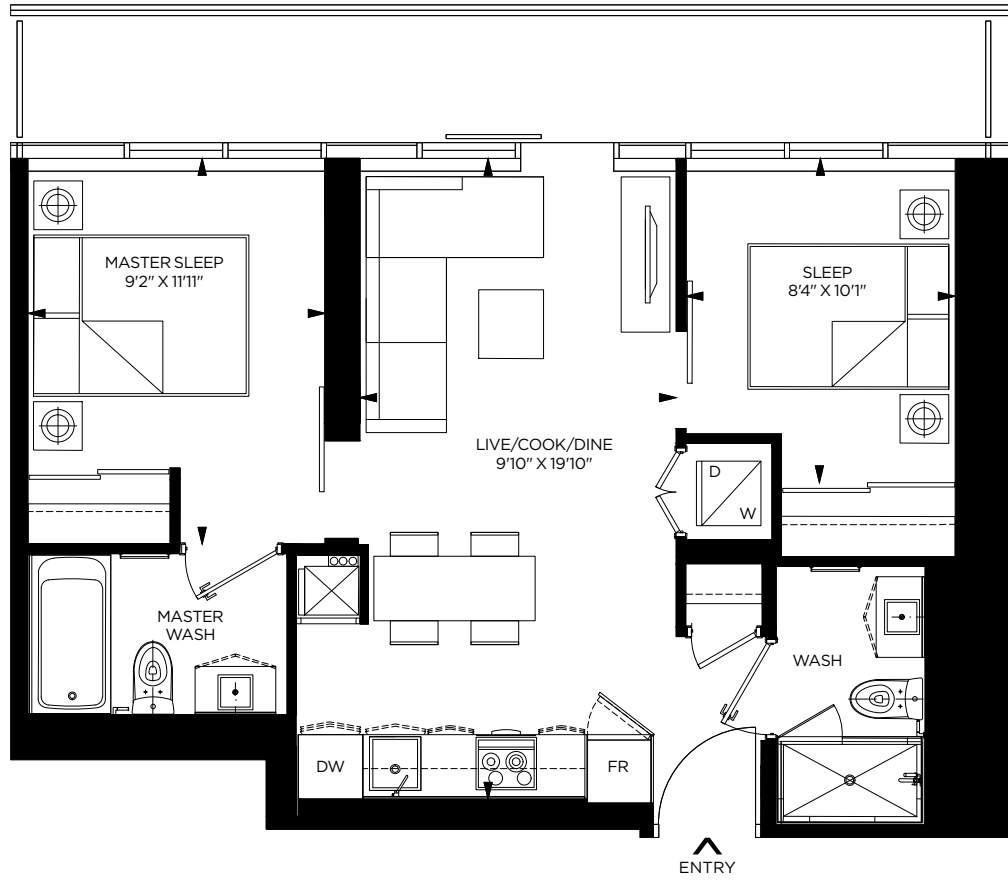

**570**  
SQUARE  
FEET

**TOWER SUITE C 1 BEDROOM**

FLOORS 12 TO 35

**GREAT GULF**

**PACE**

ALL DIMENSIONS ARE APPROXIMATE. SIZES AND SPECIFICATIONS ARE SUBJECT TO CHANGE WITHOUT NOTICE. E. & O. E. ACTUAL USEABLE FLOOR SPACE VARIES FROM STATED FLOOR AREA. ALL FURNITURE IS FOR ILLUSTRATIVE PURPOSE ONLY.

**619**  
SQUARE  
FEET

**TOWER SUITE D 1 BEDROOM**

ALL DIMENSIONS ARE APPROXIMATE. SIZES AND SPECIFICATIONS ARE SUBJECT TO CHANGE WITHOUT NOTICE. E. & O. E. ACTUAL USEABLE FLOOR SPACE VARIES FROM STATED FLOOR AREA. ALL FURNITURE IS FOR ILLUSTRATIVE PURPOSE ONLY.

**GREAT GULF**

**PACE**

**643**  
SQUARE  
FEET

**TOWER SUITE E 1 BEDROOM + DEN**

ALL DIMENSIONS ARE APPROXIMATE. SIZES AND SPECIFICATIONS ARE SUBJECT TO CHANGE WITHOUT NOTICE. E. & O. E. ACTUAL USEABLE FLOOR SPACE VARIES FROM STATED FLOOR AREA. ALL FURNITURE IS FOR ILLUSTRATIVE PURPOSE ONLY.

**GREAT GULF**

**PACE**

**625**  
SQUARE  
FEET

**TOWER SUITE F** 2 BEDROOM [07-625 SQ. FT. / 08-626 SQ. FT.]

**GREAT GULF**

**PACE**

ALL DIMENSIONS ARE APPROXIMATE. SIZES AND SPECIFICATIONS ARE SUBJECT TO CHANGE WITHOUT NOTICE. E. & O. E. ACTUAL USEABLE FLOOR SPACE VARIES FROM STATED FLOOR AREA. ALL FURNITURE IS FOR ILLUSTRATIVE PURPOSE ONLY.