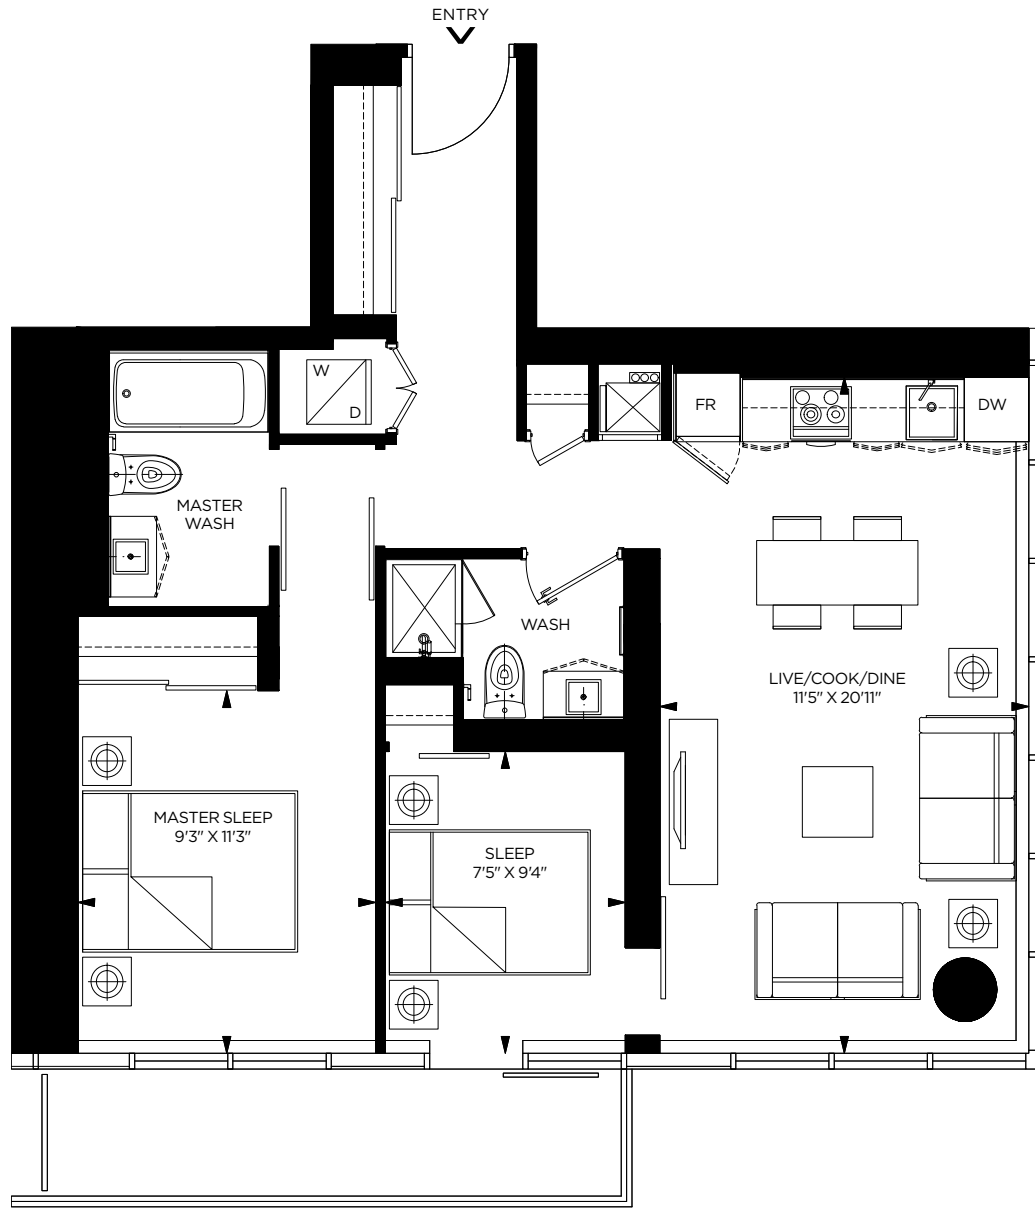

**GREAT GULF**

**PACE**

**549**  
SQUARE  
FEET

**TOWER SUITE B 1 BEDROOM**

FLOORS 12 TO 35

**GREAT GULF**

**PACE**

ALL DIMENSIONS ARE APPROXIMATE. SIZES AND SPECIFICATIONS ARE SUBJECT TO CHANGE WITHOUT NOTICE. E. & O. E. ACTUAL USEABLE FLOOR SPACE VARIES FROM STATED FLOOR AREA. ALL FURNITURE IS FOR ILLUSTRATIVE PURPOSE ONLY.

**GREAT GULF**

**PACE**

**643**  
SQUARE  
FEET

**TOWER SUITE E 1 BEDROOM + DEN**

ALL DIMENSIONS ARE APPROXIMATE. SIZES AND SPECIFICATIONS ARE SUBJECT TO CHANGE WITHOUT NOTICE. E. & O. E. ACTUAL USEABLE FLOOR SPACE VARIES FROM STATED FLOOR AREA. ALL FURNITURE IS FOR ILLUSTRATIVE PURPOSE ONLY.

**GREAT GULF**

**PACE**

**625**  
SQUARE  
FEET

**TOWER SUITE F** 2 BEDROOM [07-625 SQ. FT. / 08-626 SQ. FT.]

**GREAT GULF**

**PACE**

ALL DIMENSIONS ARE APPROXIMATE. SIZES AND SPECIFICATIONS ARE SUBJECT TO CHANGE WITHOUT NOTICE. E. & O. E. ACTUAL USEABLE FLOOR SPACE VARIES FROM STATED FLOOR AREA. ALL FURNITURE IS FOR ILLUSTRATIVE PURPOSE ONLY.

**772**  
SQUARE  
FEET

**TOWER SUITE G 2 BEDROOM**

FLOORS 12 TO 35

**GREAT GULF**

**PACE**

ALL DIMENSIONS ARE APPROXIMATE. SIZES AND SPECIFICATIONS ARE SUBJECT TO CHANGE WITHOUT NOTICE. E. & O. E. ACTUAL USEABLE FLOOR SPACE VARIES FROM STATED FLOOR AREA. ALL FURNITURE IS FOR ILLUSTRATIVE PURPOSE ONLY.