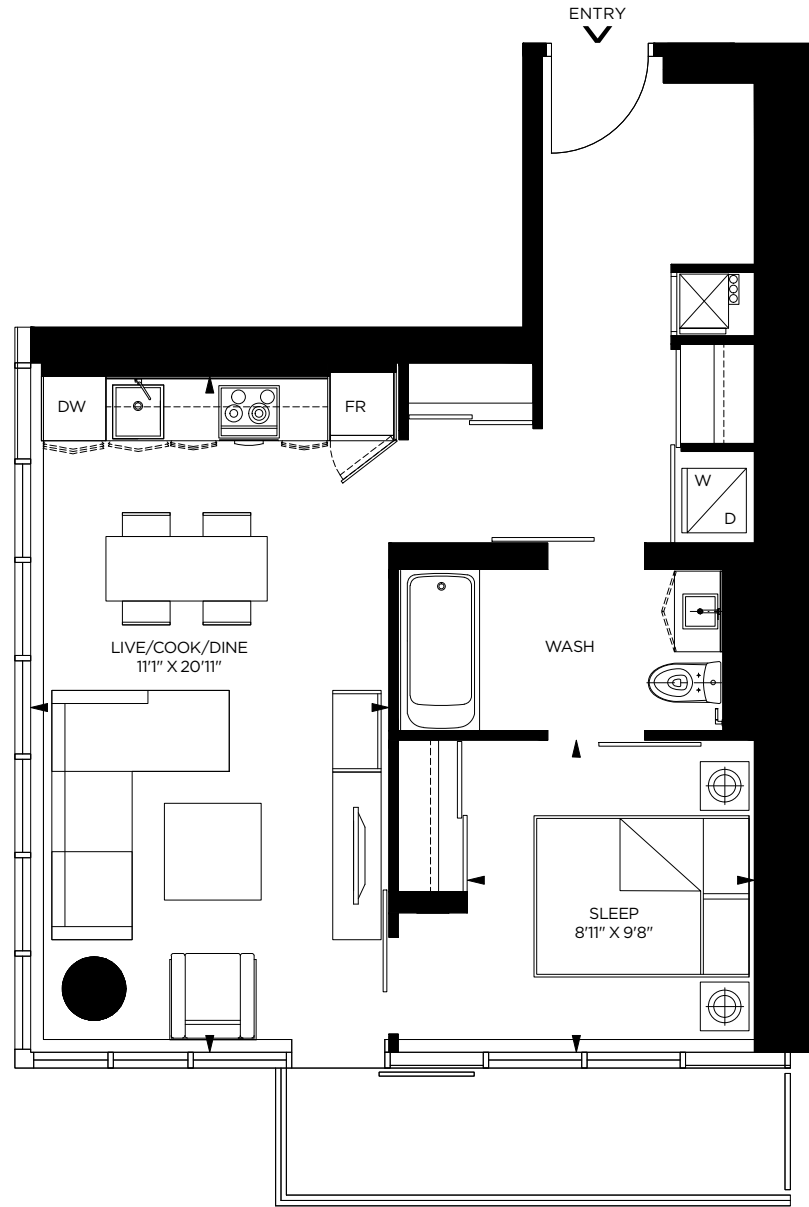

**GREAT GULF**

**PACE**

**549**  
SQUARE  
FEET

**TOWER SUITE B 1 BEDROOM**

FLOORS 12 TO 35

**GREAT GULF**

**PACE**

ALL DIMENSIONS ARE APPROXIMATE. SIZES AND SPECIFICATIONS ARE SUBJECT TO CHANGE WITHOUT NOTICE. E. & O. E. ACTUAL USEABLE FLOOR SPACE VARIES FROM STATED FLOOR AREA. ALL FURNITURE IS FOR ILLUSTRATIVE PURPOSE ONLY.

**570**  
SQUARE  
FEET

**TOWER SUITE C 1 BEDROOM**

FLOORS 12 TO 35

**GREAT GULF**

**PACE**

ALL DIMENSIONS ARE APPROXIMATE. SIZES AND SPECIFICATIONS ARE SUBJECT TO CHANGE WITHOUT NOTICE. E. & O. E. ACTUAL USEABLE FLOOR SPACE VARIES FROM STATED FLOOR AREA. ALL FURNITURE IS FOR ILLUSTRATIVE PURPOSE ONLY.

**619**  
SQUARE  
FEET

**TOWER SUITE D 1 BEDROOM**

ALL DIMENSIONS ARE APPROXIMATE. SIZES AND SPECIFICATIONS ARE SUBJECT TO CHANGE WITHOUT NOTICE. E. & O. E. ACTUAL USEABLE FLOOR SPACE VARIES FROM STATED FLOOR AREA. ALL FURNITURE IS FOR ILLUSTRATIVE PURPOSE ONLY.

**GREAT GULF**

**PACE**

**643**  
SQUARE  
FEET

**TOWER SUITE E 1 BEDROOM + DEN**

ALL DIMENSIONS ARE APPROXIMATE. SIZES AND SPECIFICATIONS ARE SUBJECT TO CHANGE WITHOUT NOTICE. E. & O. E. ACTUAL USEABLE FLOOR SPACE VARIES FROM STATED FLOOR AREA. ALL FURNITURE IS FOR ILLUSTRATIVE PURPOSE ONLY.