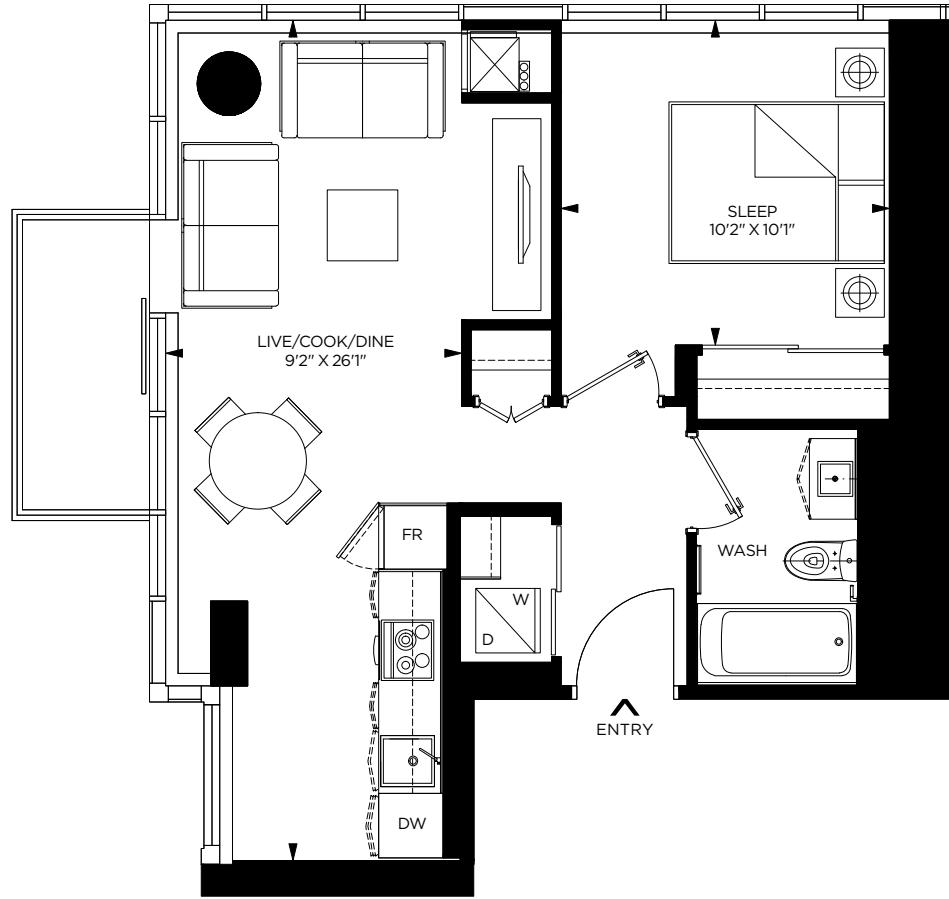

**537**  
**SQUARE**  
**FEET**

**TOWER SUITE A 1 BEDROOM [02-537 SQ. FT. / 04-546 SQ. FT.]**

ALL DIMENSIONS ARE APPROXIMATE. SIZES AND SPECIFICATIONS ARE SUBJECT TO CHANGE WITHOUT NOTICE. E. & O. E. ACTUAL USEABLE FLOOR SPACE VARIES FROM STATED FLOOR AREA. ALL FURNITURE IS FOR ILLUSTRATIVE PURPOSE ONLY.

**GREAT GULF**

**PACE**

**549**  
SQUARE  
FEET

**TOWER SUITE B 1 BEDROOM**

FLOORS 12 TO 35

**GREAT GULF**

**PACE**

ALL DIMENSIONS ARE APPROXIMATE. SIZES AND SPECIFICATIONS ARE SUBJECT TO CHANGE WITHOUT NOTICE. E. & O. E. ACTUAL USEABLE FLOOR SPACE VARIES FROM STATED FLOOR AREA. ALL FURNITURE IS FOR ILLUSTRATIVE PURPOSE ONLY.

**570**  
SQUARE  
FEET

**TOWER SUITE C 1 BEDROOM**

FLOORS 12 TO 35

**GREAT GULF**

**PACE**

ALL DIMENSIONS ARE APPROXIMATE. SIZES AND SPECIFICATIONS ARE SUBJECT TO CHANGE WITHOUT NOTICE. E. & O. E. ACTUAL USEABLE FLOOR SPACE VARIES FROM STATED FLOOR AREA. ALL FURNITURE IS FOR ILLUSTRATIVE PURPOSE ONLY.

**619**  
SQUARE  
FEET

**TOWER SUITE D 1 BEDROOM**

ALL DIMENSIONS ARE APPROXIMATE. SIZES AND SPECIFICATIONS ARE SUBJECT TO CHANGE WITHOUT NOTICE. E. & O. E. ACTUAL USEABLE FLOOR SPACE VARIES FROM STATED FLOOR AREA. ALL FURNITURE IS FOR ILLUSTRATIVE PURPOSE ONLY.