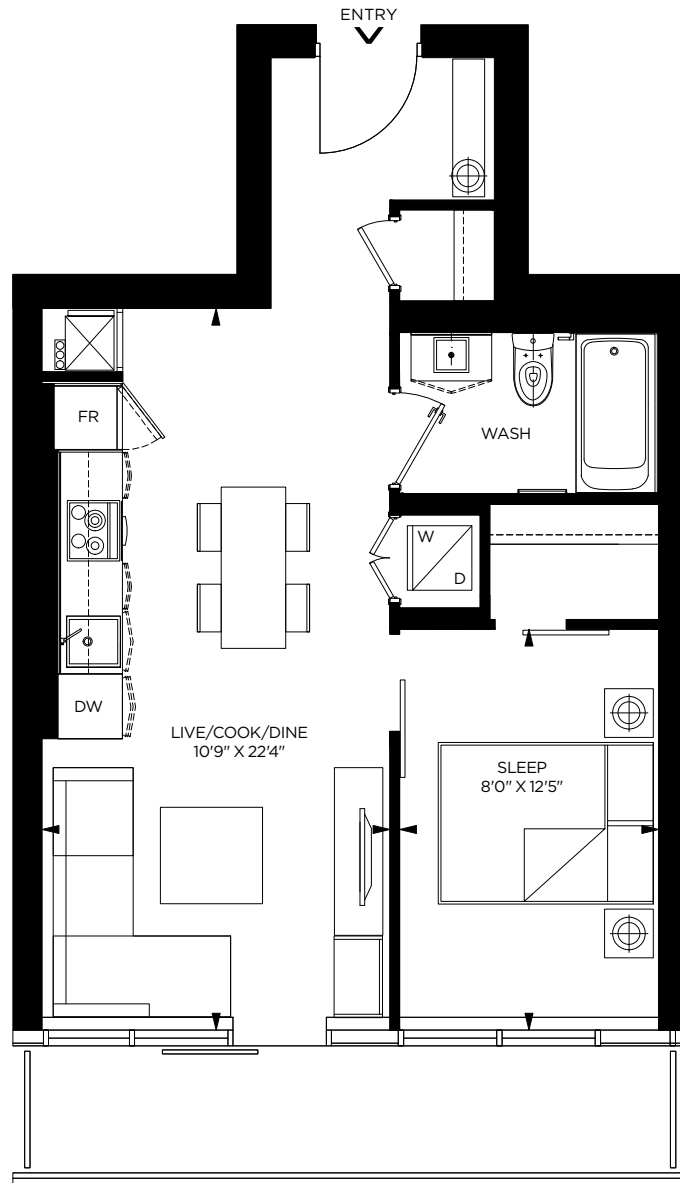

**537**  
**SQUARE**  
**FEET**

**TOWER SUITE A 1 BEDROOM [02-537 SQ. FT. / 04-546 SQ. FT.]**

ALL DIMENSIONS ARE APPROXIMATE. SIZES AND SPECIFICATIONS ARE SUBJECT TO CHANGE WITHOUT NOTICE. E. & O. E. ACTUAL USEABLE FLOOR SPACE VARIES FROM STATED FLOOR AREA. ALL FURNITURE IS FOR ILLUSTRATIVE PURPOSE ONLY.

**GREAT GULF**

**PACE**

**549**  
SQUARE  
FEET

**TOWER SUITE B 1 BEDROOM**

FLOORS 12 TO 35

**GREAT GULF**

**PACE**

ALL DIMENSIONS ARE APPROXIMATE. SIZES AND SPECIFICATIONS ARE SUBJECT TO CHANGE WITHOUT NOTICE. E. & O. E. ACTUAL USEABLE FLOOR SPACE VARIES FROM STATED FLOOR AREA. ALL FURNITURE IS FOR ILLUSTRATIVE PURPOSE ONLY.

**570**  
SQUARE  
FEET

**TOWER SUITE C 1 BEDROOM**

FLOORS 12 TO 35

**GREAT GULF**

**PACE**

ALL DIMENSIONS ARE APPROXIMATE. SIZES AND SPECIFICATIONS ARE SUBJECT TO CHANGE WITHOUT NOTICE. E. & O. E. ACTUAL USEABLE FLOOR SPACE VARIES FROM STATED FLOOR AREA. ALL FURNITURE IS FOR ILLUSTRATIVE PURPOSE ONLY.

**619**  
SQUARE  
FEET

**TOWER SUITE D 1 BEDROOM**

ALL DIMENSIONS ARE APPROXIMATE. SIZES AND SPECIFICATIONS ARE SUBJECT TO CHANGE WITHOUT NOTICE. E. & O. E. ACTUAL USEABLE FLOOR SPACE VARIES FROM STATED FLOOR AREA. ALL FURNITURE IS FOR ILLUSTRATIVE PURPOSE ONLY.