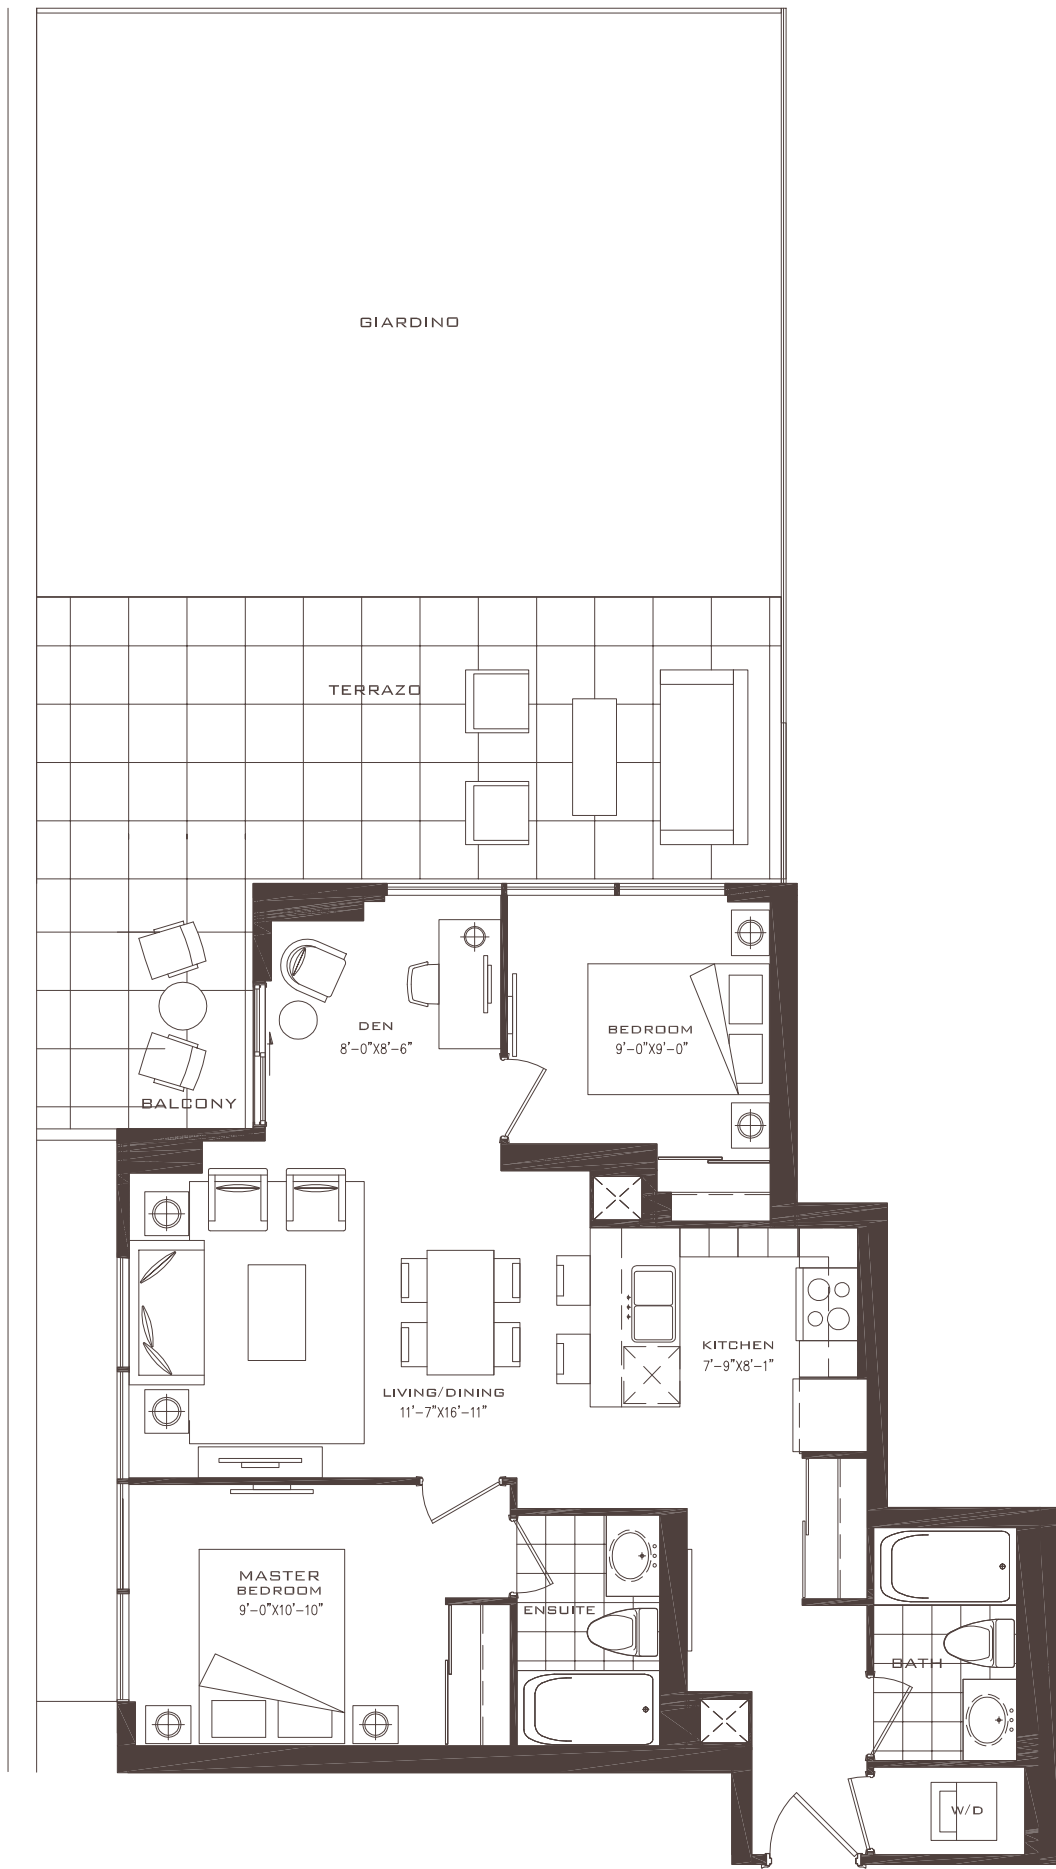

dolce

1 Bedroom 465 Sq.Ft.

FLOOR 9

All dimensions, specifications and drawings are approximate. Furniture not included. Actual square footage may vary from the stated floor plan. E. & O. E. Please note where screens and planters are shown on terraces/balconies may be on the opposite side of the location shown on the floorplan.

rodello

2 Bedroom 747 Sq.Ft.

FLOOR 9

All dimensions, specifications and drawings are approximate. Furniture not included. Actual square footage may vary from the stated floor plan. E. & O. E. Please note where screens and planters are shown on terraces/balconies may be on the opposite side of the location shown on the floorplan.

maranello

2 Bedroom + Den 797 Sq.Ft.

FLOOR 9

All dimensions, specifications and drawings are approximate. Furniture not included. Actual square footage may vary from the stated floor plan. E. & O. E. Please note where screens and planters are shown on terraces/balconies may be on the opposite side of the location shown on the floorplan.

la morra

3 Bedroom 1057 Sq.Ft.

FLOOR 9

All dimensions, specifications and drawings are approximate. Furniture not included. Actual square footage may vary from the stated floor plan. E. & O. E. Please note where screens and planters are shown on terraces/balconies may be on the opposite side of the location shown on the floorplan.