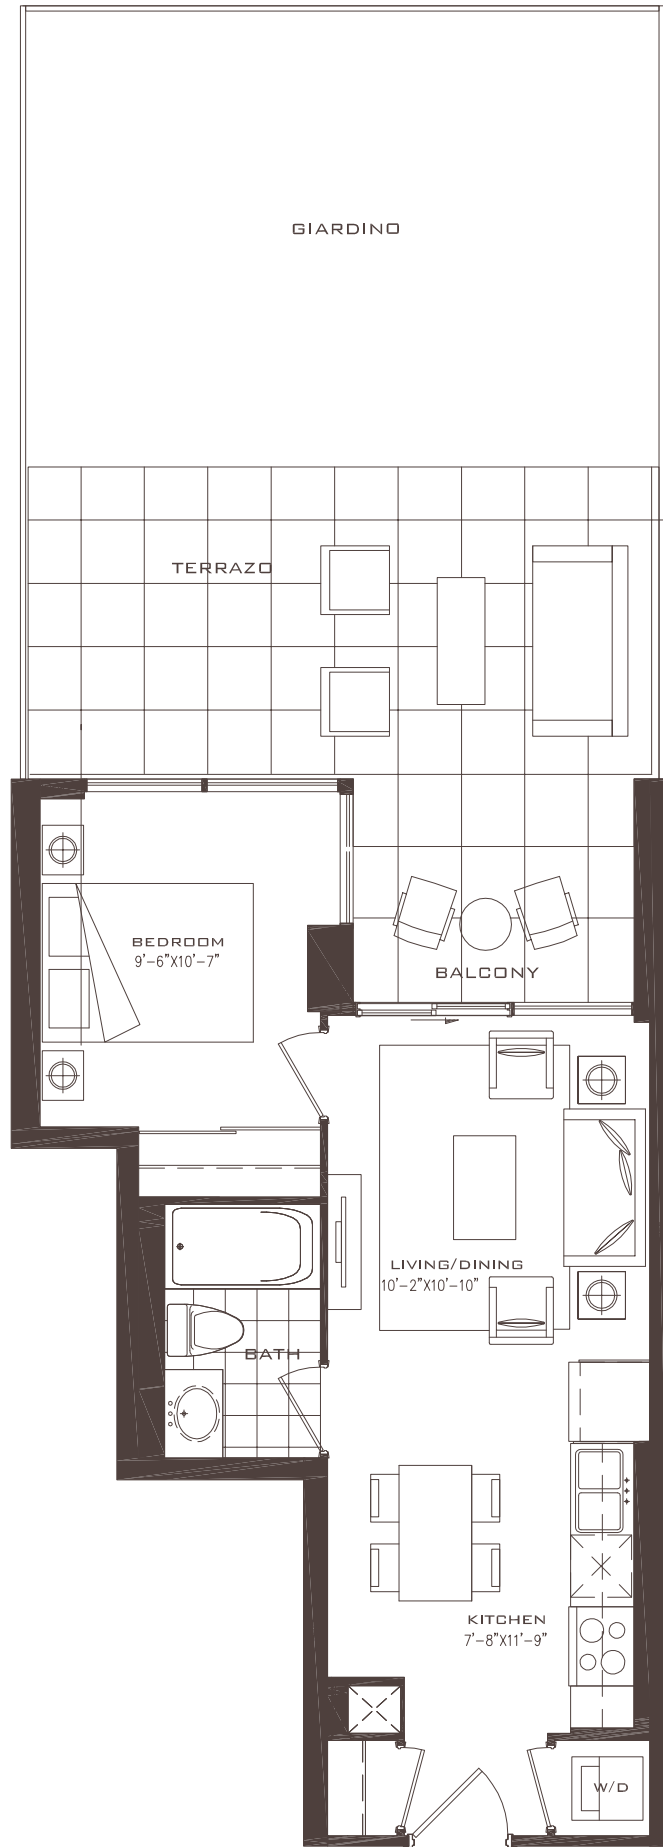

dolce

1 Bedroom 465 Sq.Ft.

FLOOR 9

All dimensions, specifications and drawings are approximate. Furniture not included. Actual square footage may vary from the stated floor plan. E. & O. E. Please note where screens and planters are shown on terraces/balconies may be on the opposite side of the location shown on the floorplan.

rodello

2 Bedroom 747 Sq.Ft.

FLOOR 9

All dimensions, specifications and drawings are approximate. Furniture not included. Actual square footage may vary from the stated floor plan. E. & O. E. Please note where screens and planters are shown on terraces/balconies may be on the opposite side of the location shown on the floorplan.

maranello

2 Bedroom + Den 797 Sq.Ft.

FLOOR 9

All dimensions, specifications and drawings are approximate. Furniture not included. Actual square footage may vary from the stated floor plan. E. & O. E. Please note where screens and planters are shown on terraces/balconies may be on the opposite side of the location shown on the floorplan.

fontanelle

3 Bedroom + Study 978 Sq.Ft.

FLOOR 9

All dimensions, specifications and drawings are approximate. Furniture not included. Actual square footage may vary from the stated floor plan. E. & O. E. Please note where screens and planters are shown on terraces/balconies may be on the opposite side of the location shown on the floorplan.