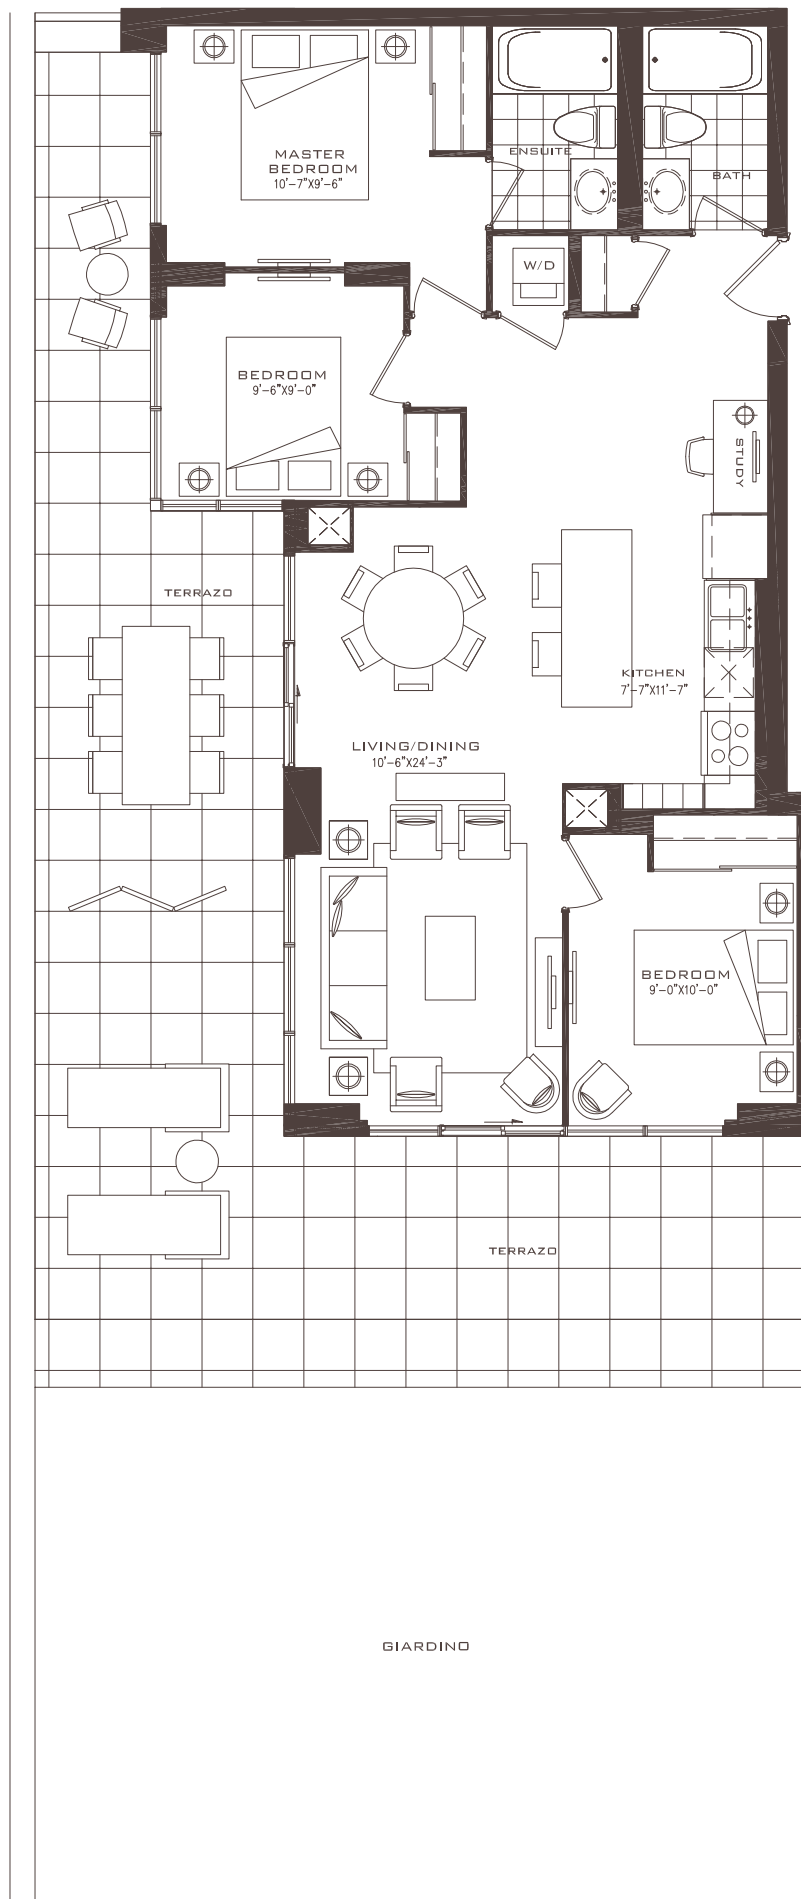

dolce

1 Bedroom 465 Sq.Ft.

FLOOR 9

All dimensions, specifications and drawings are approximate. Furniture not included. Actual square footage may vary from the stated floor plan. E. & O. E. Please note where screens and planters are shown on terraces/balconies may be on the opposite side of the location shown on the floorplan.

maranello

2 Bedroom + Den 797 Sq.Ft.

FLOOR 9

All dimensions, specifications and drawings are approximate. Furniture not included. Actual square footage may vary from the stated floor plan. E. & O. E. Please note where screens and planters are shown on terraces/balconies may be on the opposite side of the location shown on the floorplan.

la morra

3 Bedroom 1057 Sq.Ft.

FLOOR 9

All dimensions, specifications and drawings are approximate. Furniture not included. Actual square footage may vary from the stated floor plan. E. & O. E. Please note where screens and planters are shown on terraces/balconies may be on the opposite side of the location shown on the floorplan.

fontanelle

3 Bedroom + Study 978 Sq.Ft.

FLOOR 9

All dimensions, specifications and drawings are approximate. Furniture not included. Actual square footage may vary from the stated floor plan. E. & O. E. Please note where screens and planters are shown on terraces/balconies may be on the opposite side of the location shown on the floorplan.